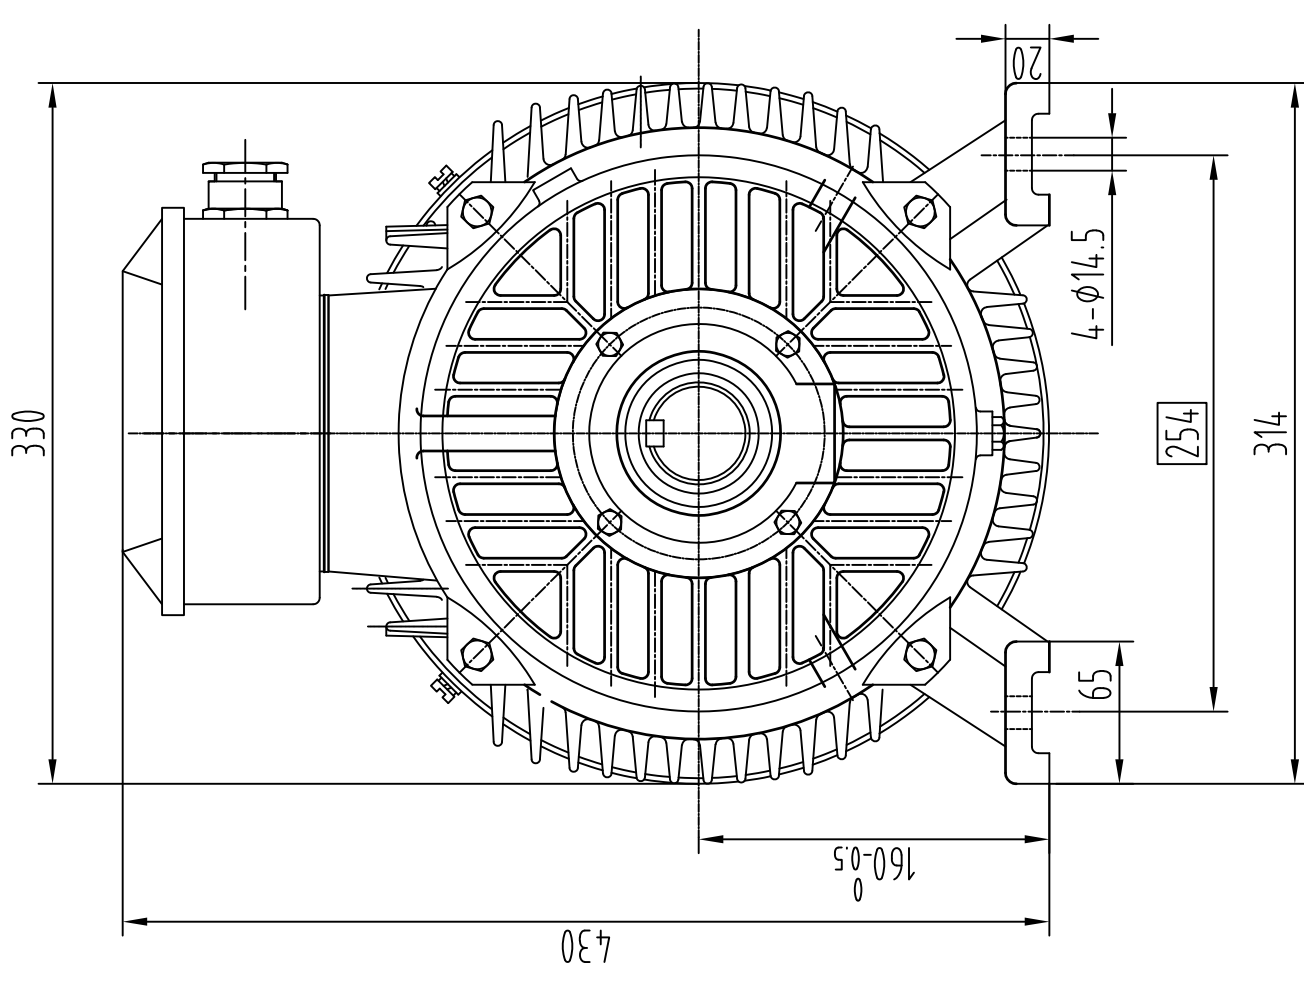

## PRODUCT FEATURES

Model Number	OMT3-160L00-4 15KW		
Standard	IEC 60034-1	Output	15.00 KW
Hazardous Classification	None (Safe Area)	No of Poles	4 Pole
Efficiency Class	IE3	Frame Size	160L
Number of Phases	3 Phase- Induction	Mounting Type	B3; B35, B14, B5, V1
Material of Construction	Cast Iron	Enclosure Type / Cooling	TEFC-IC411
Insulation Class	Class F	Degree of Protection	IP55
Temperature Rise Class	80K (B class)	Duty Cycle	S1- Continuous Duty
Ambient Temperature	-15°C ~ 50°C	Service Factor	SF 1.15
Starting Method	DOL / WYE-DELTA	Operating Altitude	1000 masl

## TECHNICAL DETAILS

Winding Connection	Δ (Delta)						
Frequency	50Hz			60Hz			
Rated Speed	1470 Rpm			1760 Rpm			
Voltage	380	400	415	380	400	440	460
Full Load Current [ IN ]	28.77 A	27.34 A	26.35 A	28.77 A	27.34 A	24.85 A	23.77 A
Locked Rotor Current [ IL / IN ]	7.8	7.8	7.8	7.8	7.8	7.8	7.8
Full Load Torque [ TN ]	97.45 Nm	97.45 Nm	97.45 Nm	81.39 Nm	81.39 Nm	81.39 Nm	81.39 Nm
Locked Rotor Torque [ TL / TN ]	2.2	2.2	2.2	2.6	2.6	2.6	2.6
Breakdown Torque [ TB / TN ]	2.3	2.3	2.3	2.8	2.8	2.8	2.8
Efficiency	50% load	90.6%	90.6%	90.6%	90.6%	90.6%	90.6%
	75% load	92.0%	92.0%	92.0%	92.0%	92.0%	92.0%
	100% load	92.1%	92.1%	92.1%	92.1%	92.1%	92.1%
Power Factor (cos φ)	50% load	0.73	0.73	0.73	0.73	0.73	0.73
	75% load	0.81	0.81	0.81	0.81	0.81	0.81
	100% load	0.86	0.86	0.86	0.86	0.86	0.86

Description: OMT3 Type-1

Motor Frame: 160L

Drawing Title:

Outline Drawing

Sheet No.	Dim. mm	Size	Scale
1 OF 1	mm	A3	1:5