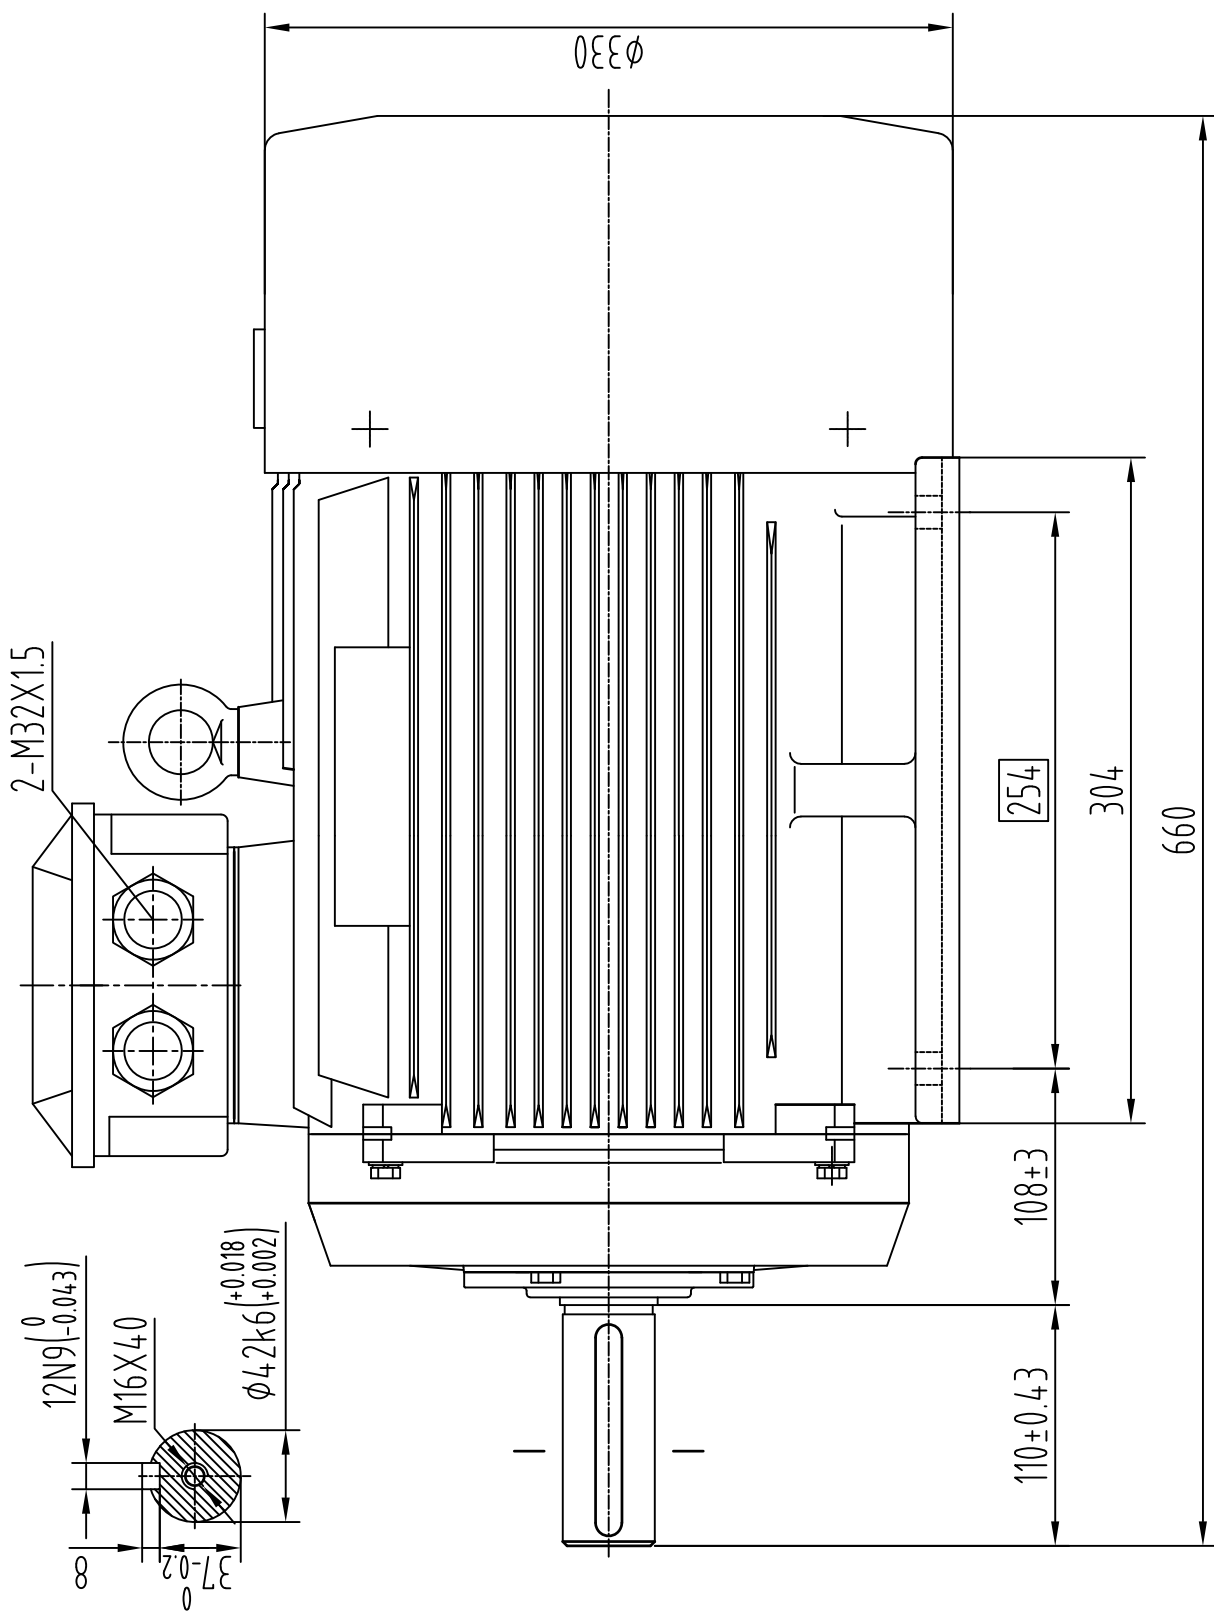

## PRODUCT FEATURES

Model Number	OMT3-160L00-4 15KW		
Standard	IEC 60034-1	Output	15.00 KW
Hazardous Classification	None (Safe Area)	No of Poles	4 Pole
Efficiency Class	IE3	Frame Size	160L
Number of Phases	3 Phase- Induction	Mounting Type	B3; B35, B14, B5, V1
Material of Construction	Cast Iron	Enclosure Type / Cooling	TEFC-IC411
Insulation Class	Class F	Degree of Protection	IP55
Temperature Rise Class	80K (B class)	Duty Cycle	S1- Continuous Duty
Ambient Temperature	-15°C ~ 50°C	Service Factor	SF 1.15
Starting Method	DOL / WYE-DELTA	Operating Altitude	1000 masl

## TECHNICAL DETAILS

Winding Connection	Δ (Delta)						
Frequency	50Hz			60Hz			
Rated Speed	1470 Rpm			1760 Rpm			
Voltage	380	400	415	380	400	440	460
Full Load Current [ IN ]	28.77 A	27.34 A	26.35 A	28.77 A	27.34 A	24.85 A	23.77 A
Locked Rotor Current [ IL / IN ]	7.8	7.8	7.8	7.8	7.8	7.8	7.8
Full Load Torque [ TN ]	97.45 Nm	97.45 Nm	97.45 Nm	81.39 Nm	81.39 Nm	81.39 Nm	81.39 Nm
Locked Rotor Torque [ TL / TN ]	2.2	2.2	2.2	2.6	2.6	2.6	2.6
Breakdown Torque [ TB / TN ]	2.3	2.3	2.3	2.8	2.8	2.8	2.8
Efficiency	50% load	90.6%	90.6%	90.6%	90.6%	90.6%	90.6%
	75% load	92.0%	92.0%	92.0%	92.0%	92.0%	92.0%
	100% load	92.1%	92.1%	92.1%	92.1%	92.1%	92.1%
Power Factor (cos φ)	50% load	0.73	0.73	0.73	0.73	0.73	0.73
	75% load	0.81	0.81	0.81	0.81	0.81	0.81
	100% load	0.86	0.86	0.86	0.86	0.86	0.86

Description: OMT3 Type-1

Motor Frame: 160L

Drawing Title:

Outline Drawing

Sheet No.	Dim. mm	Size	Scale
1 OF 1	mm	A3	1:5